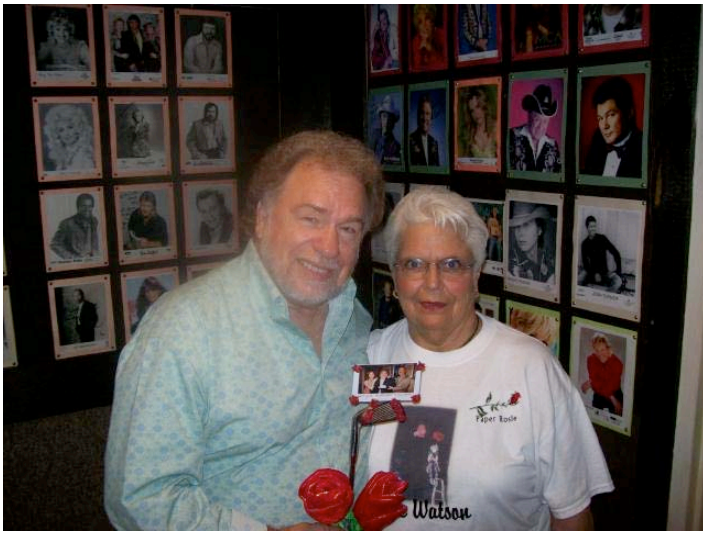

If you saw the GAC Master Series show back in April, you know that I made a donation on air to the Country Music Hall of Fame & Museum. This was a big honor for me. The show is taped at the museum so prior to the TV taping, the staff took me to an area where many historical objects are stored before they are put on display. They allowed me to play Lester Flatt's original guitar and since I collect guitars, you know I really enjoyed that. Maybe I'm not supposed to mention that I got to touch such a valuable instrument so let's just keep that our secret!

Joe Stampley, David Frizzell and me at the TV taping

**Coming Soon:**  
**AN UNPRECEDENTED STAR-STUDED VOCAL EVENT!**

**FRIZZELL & FRIENDS**  
*"This Is Our Time"*

**T. Graham Brown ★ Helen Cornelius ★ Lacy J. Dalton ★ Kevin Denney  
★ Jimmy Fortune ★ Allen Frizzell ★ David Frizzell ★ Crystal Gayle ★  
Merle Haggard ★ Johnny Lee ★ Johnny Rodriguez ★ Jeannie Seely  
Joe Stampley ★ Gene Watson**

Til then as always, take care,

A handwritten signature in black ink, which appears to be "Carlos Santana". The signature is stylized and written in a cursive, flowing script.

\*\*\*\*\*

Gene was all smiles when Janis Willis of Indiana surprised him with a beautiful, rose covered golf club during his performance of “Paper Rosie” at the Little Nashville Opry in Nashville, IN. Janis was teasing Gene about his golfing incident where he injured his hand on the golf course.

Thankfully, Gene’s hand is all healed now and he’s only banned from one golf course in Texas (just kidding).

In March ,Gene and Trace Adkins both performed at the Strawberry Festival in Florida. Trace watched Gene’s entire show from backstage!